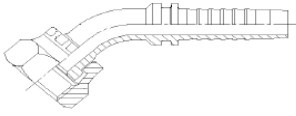

ORFS**TOR41**FEMMINA ORFS 90° - DADO PINZATO
ORFS FEMALE SWIVEL - 90° ELBOW - CRIMPED NUT

CODICE ARTICOLO PART NUMBER	TUBO HOSE I.D.			FILETTO THREAD
	INCH	DN	SIZE	
TOR41-04-04	1/4"	6	04	9/16"-18
TOR41-06-06	3/8"	10	06	11/16"-16
TOR41-08-08	1/2"	12	08	13/16"-16
TOR41-10-10	5/8"	16	10	1"-14
TOR41-12-12	3/4"	20	12	1.3/16"-12
TOR41-16-16	1"	25	16	1.7/16"-12